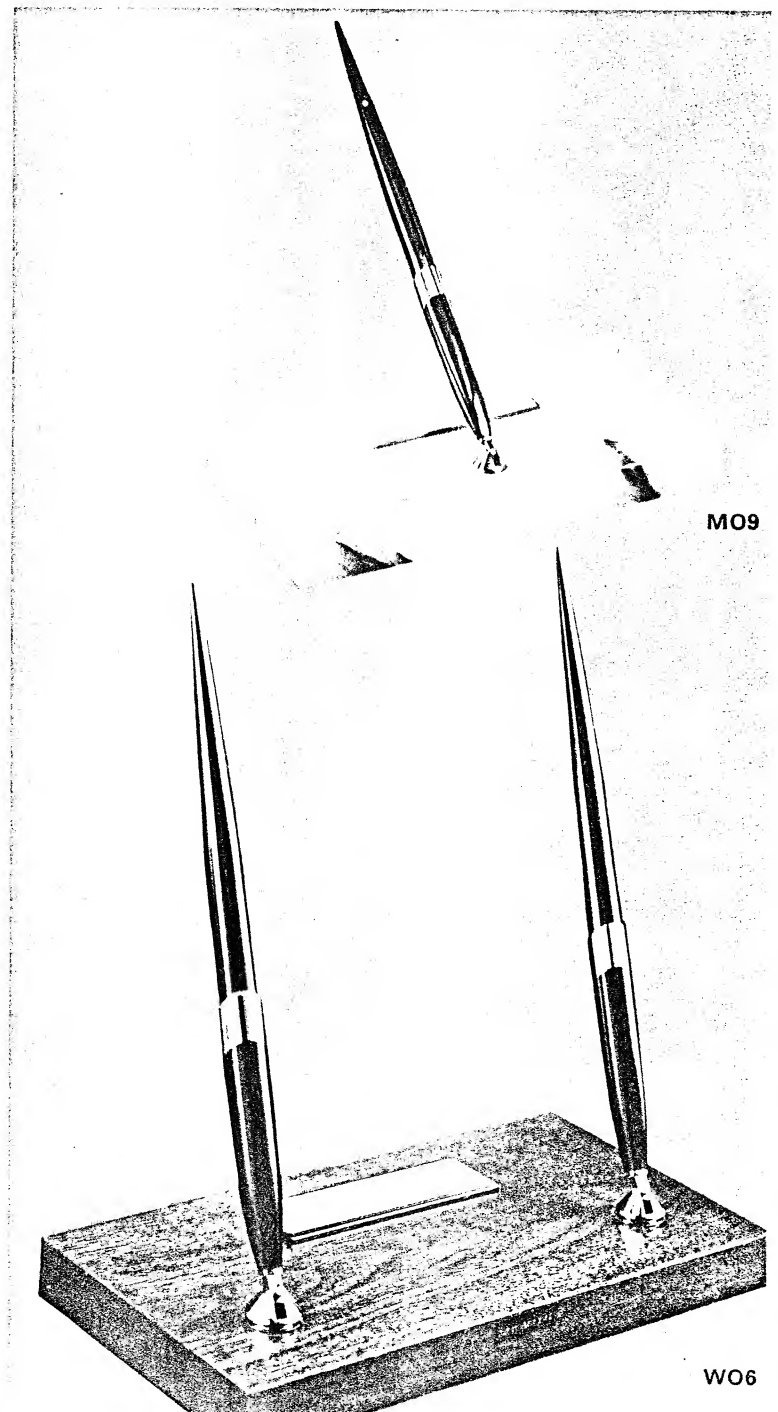

Sheaffer Desk Sets . . .

a distinctive gift for every important occasion.

JO8 DESK SET

Jet crystal base, 3½" x 5";
nameplate; black White Dot ballpoint.
Attractively packaged.

$25.00

MO6 DESK SET

Mexican onyx base, 2¾" x 3¼";
brown cartridge pen.
Attractively packaged.

$17.50

MO9 DESK SET

Mexican onyx base, 4" x 7½";
nameplate; brown White Dot ballpoint.
Attractively packaged.

$25.00

WO6 DESK SET

Rubbed walnut base, 4" x 7½";
nameplate; two brown cartridge pens.
Attractively packaged.

$25.00